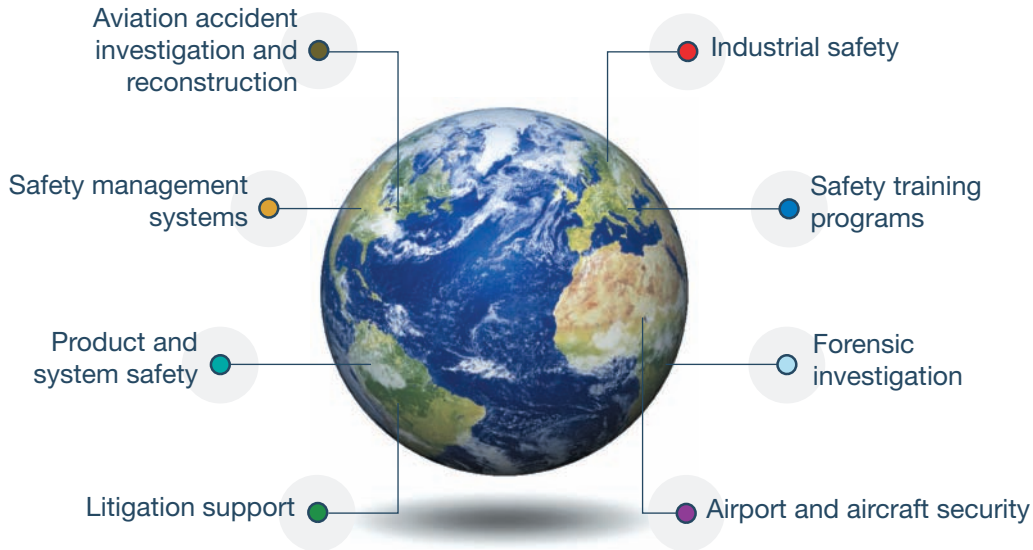

HOW SAFE IS YOUR WORLD?

On any given day across the U.S., an average of 16 employees incurs a fatal injury at work.* Will one of those fatalities occur at your company?

Curt Lewis & Associates, LLC (CLA) specializes in helping aviation companies manage risk to an acceptable level—and no matter where your company is located, we've got you covered.

WHY USE US?

CLA offers true custom solutions, based on your business requirements. Our business associates are professionally certified:

- Safety professionals
- Safety program instructors
- Hazardous materials managers
- Associate industrial hygienists

We also maintain close industry associations with professional organizations, such as the Board of Certified Safety Professionals.

WHAT YOU GAIN

- Reduced insurance deductibles
- Lower legal fees
- Less lost time and overtime
- Improved productivity and equipment
- Acceptable risk to employees and customers